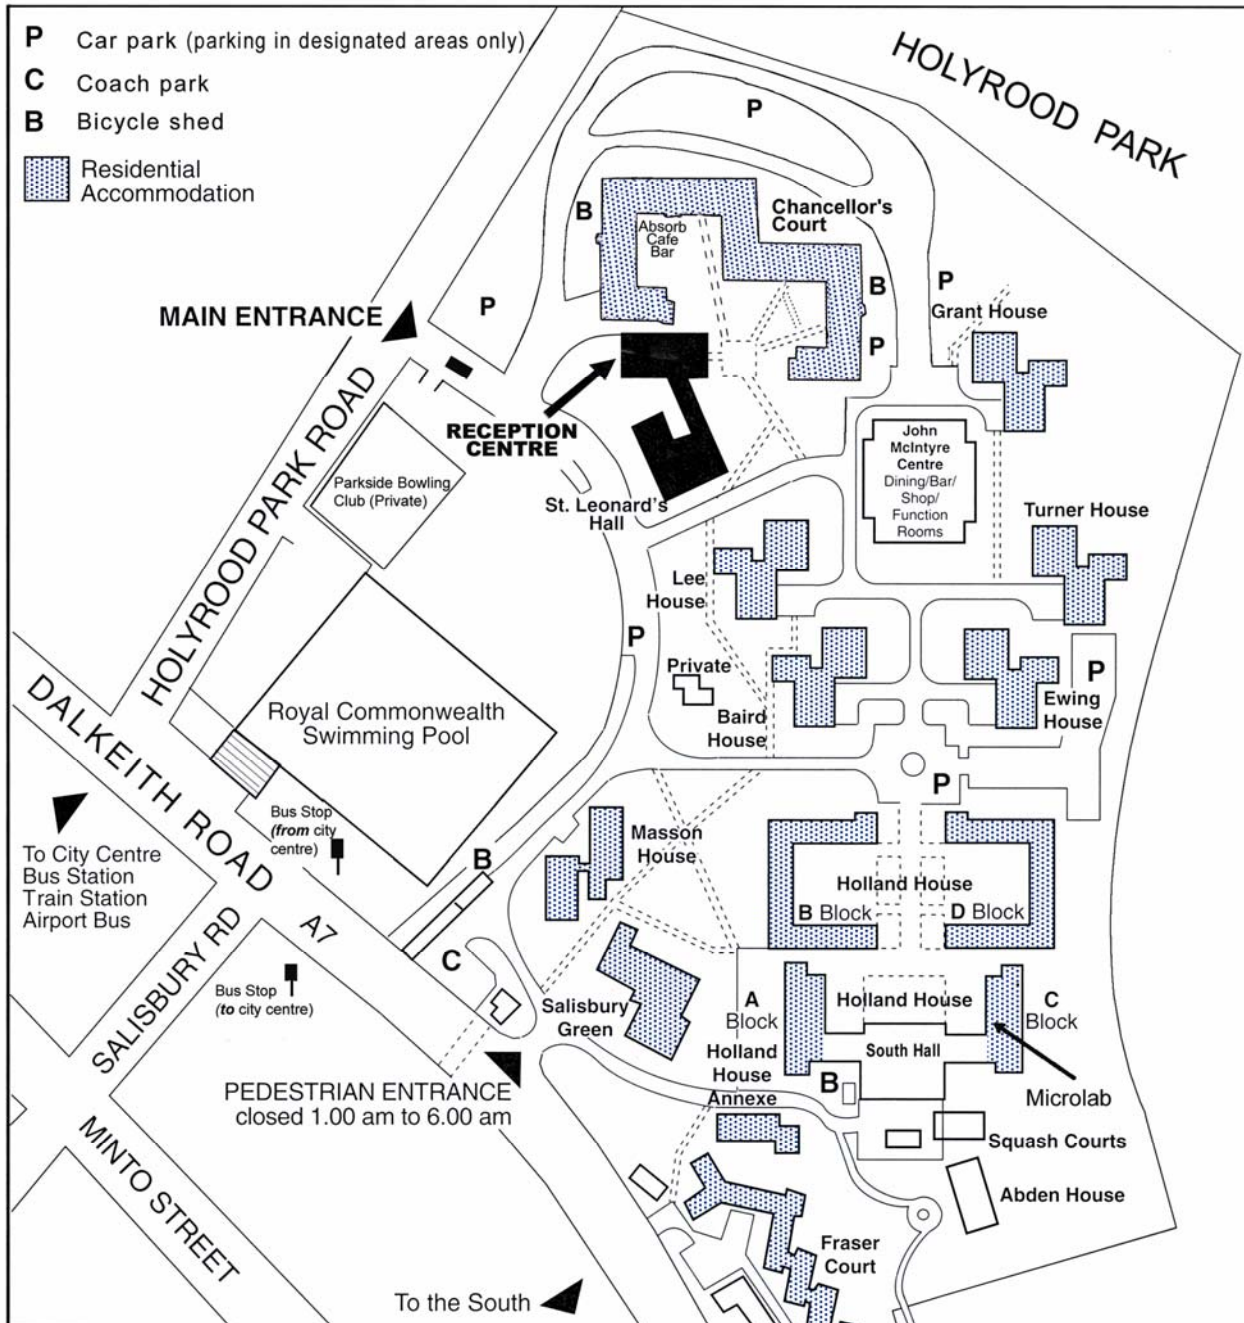

The University of Edinburgh

Accommodation Services

Email: accommodation@ed.ac.uk
www.accom.ed.ac.uk

Edinburgh First

Email: EdinburghFirst@ed.ac.uk
www.EdinburghFirst.com
Phone: 0131 651 2189
Fax: 0131 667 7271

Pollock Halls of Residence

Useful phone numbers

Visit Scotland: 0131 332 2433
City Cabs: 0131 228 6876
Lothian Buses info: 0131 555 6363
First Edinburgh bus info: 08708 72 72 71
Rail enquiries: 08457 48 49 50

Edinburgh Airport: 0131 333 1000
British Airways (reservations): 08708 50 98 50
British Airways (flight info): 0870 55 111 55
British Midland Airways: 0870 60 70 555
KLM UK: 08705 074 074