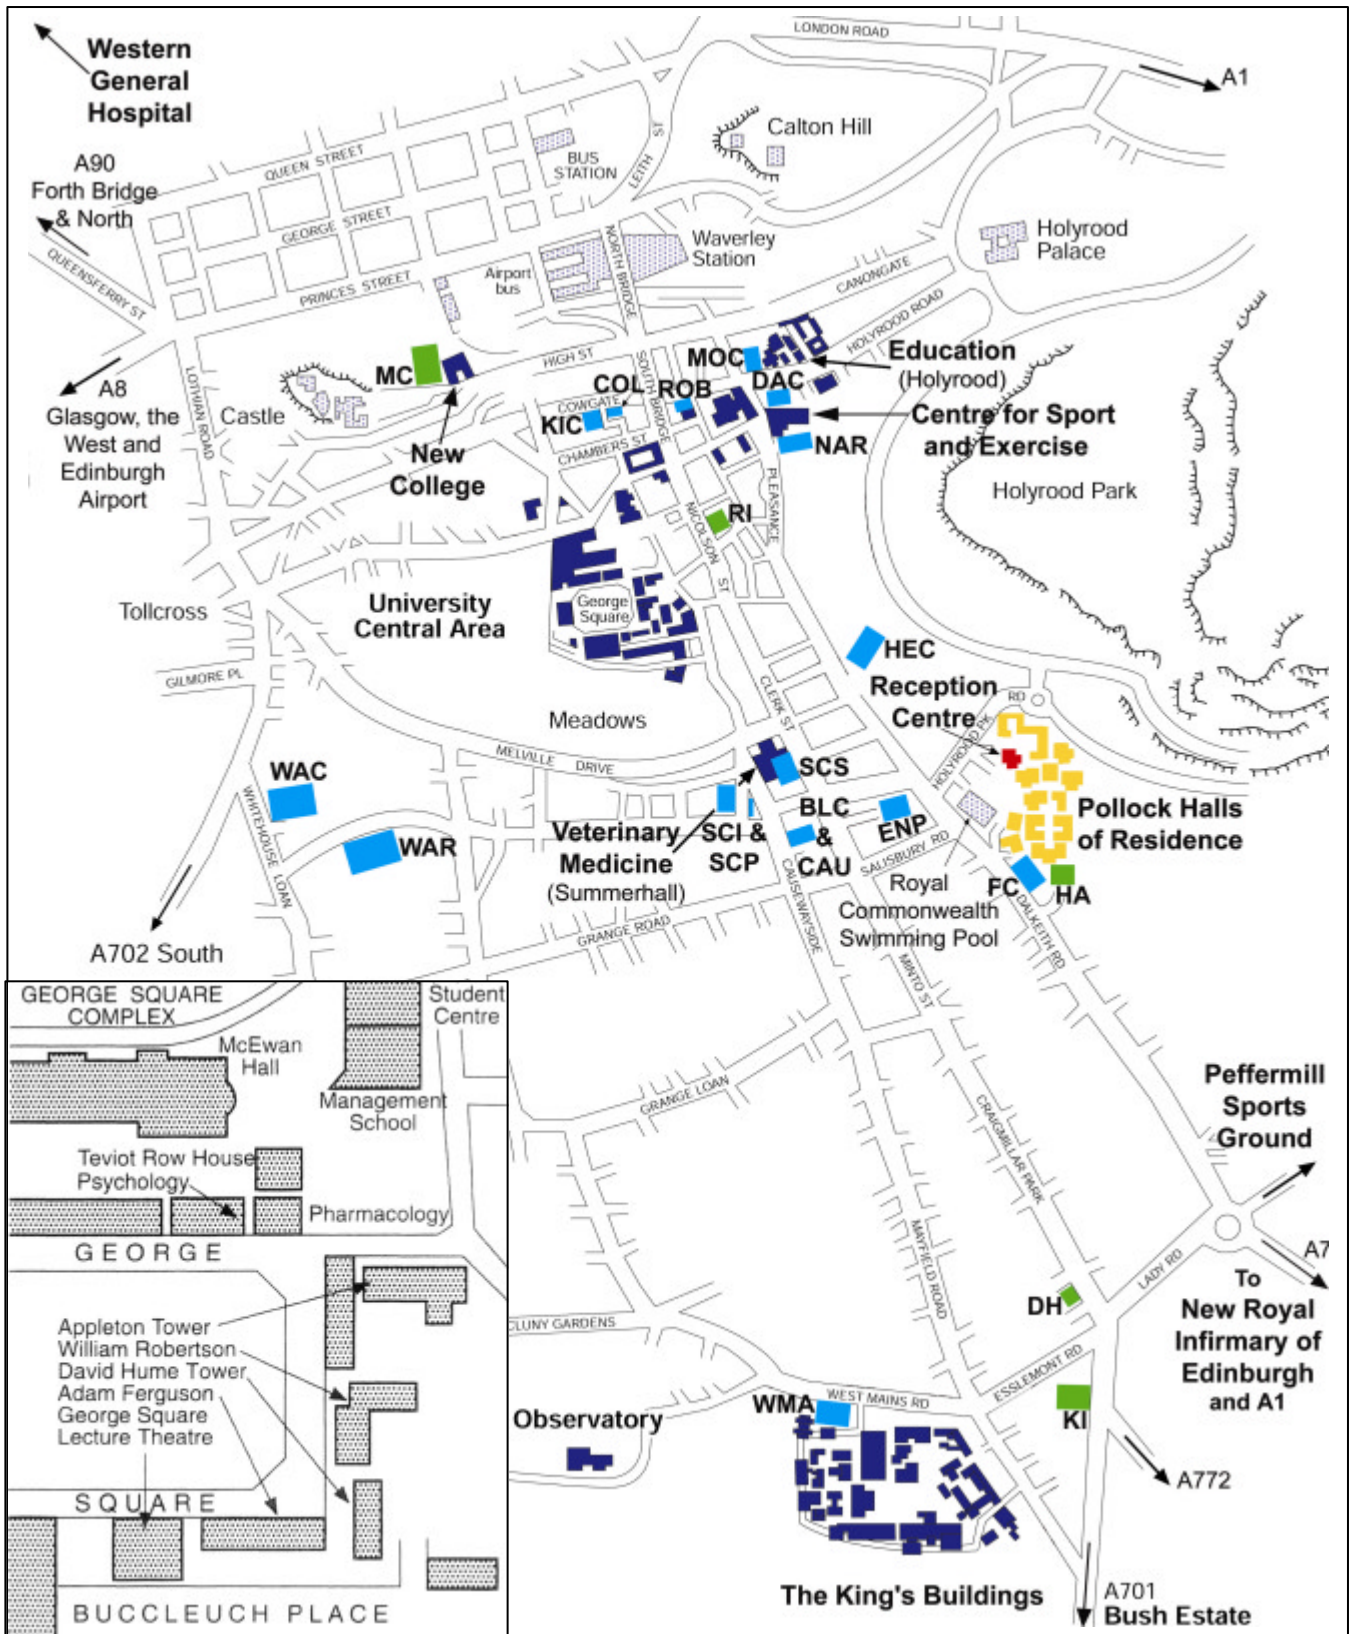

# Pollock Halls of Residence

## Accommodation site codes

<b>DH</b>	David Horn House	<b>SCS</b>	South Clerk Street	<b>ROB</b>	Robertson's Close
<b>KI</b>	Kitchener House	<b>BLC</b>	Blackwood Crescent	<b>KIC</b>	Kincaid's Court
<b>MC</b>	Mylne's Court	<b>CAU</b>	Causewayside	<b>COL</b>	College Wynd
<b>RI</b>	Richmond Place	<b>ENP</b>	East Newington Place	<b>MOC</b>	Morgan Court
<b>WAR</b>	Warrender Park Road	<b>HEC</b>	Hermit's Croft		
<b>WAC</b>	Warrender Park Crescent	<b>WMA</b>	West Mains Road		
<b>SCI</b>	Sciennes	<b>DAC</b>	Darroch Court		
<b>SCP</b>	Sciennes Place	<b>NAR</b>	New Arthur Place		